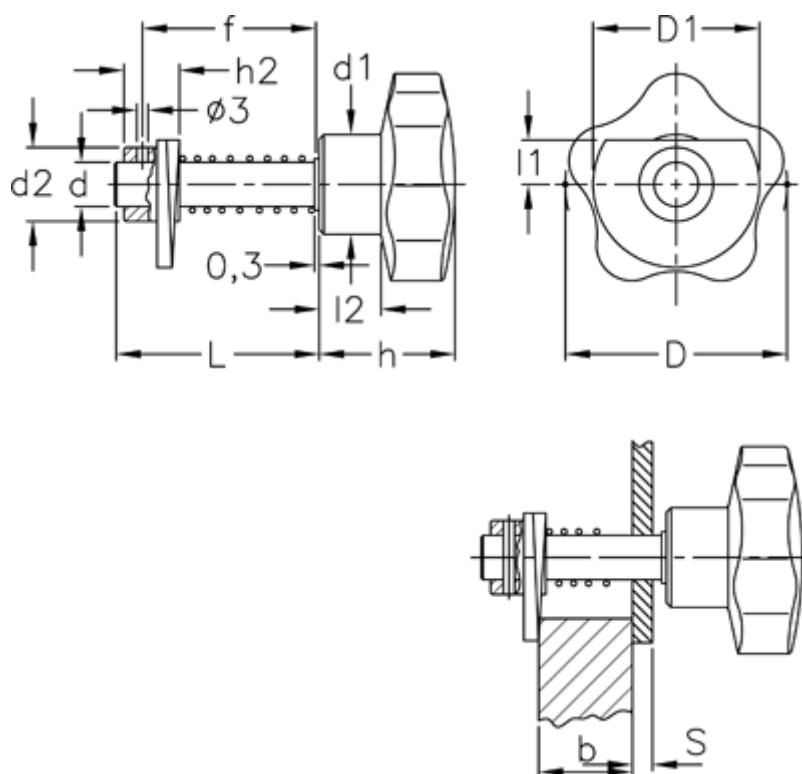

Data Sheet

Article number: 2310068326

Description: E+G Latch-type knob
VCK.362/50-1-S-INOX

Measures

D = 50

d = 12

D1 = 45

d1 = 25

d2 = 20

f = S + b + 8,5 mm

h = 33

h2 = 15

Hole size = 12 H9

L = 46

l1 = 12

l2 = 14

S+b door thickness S>5 mm = 13 til 31